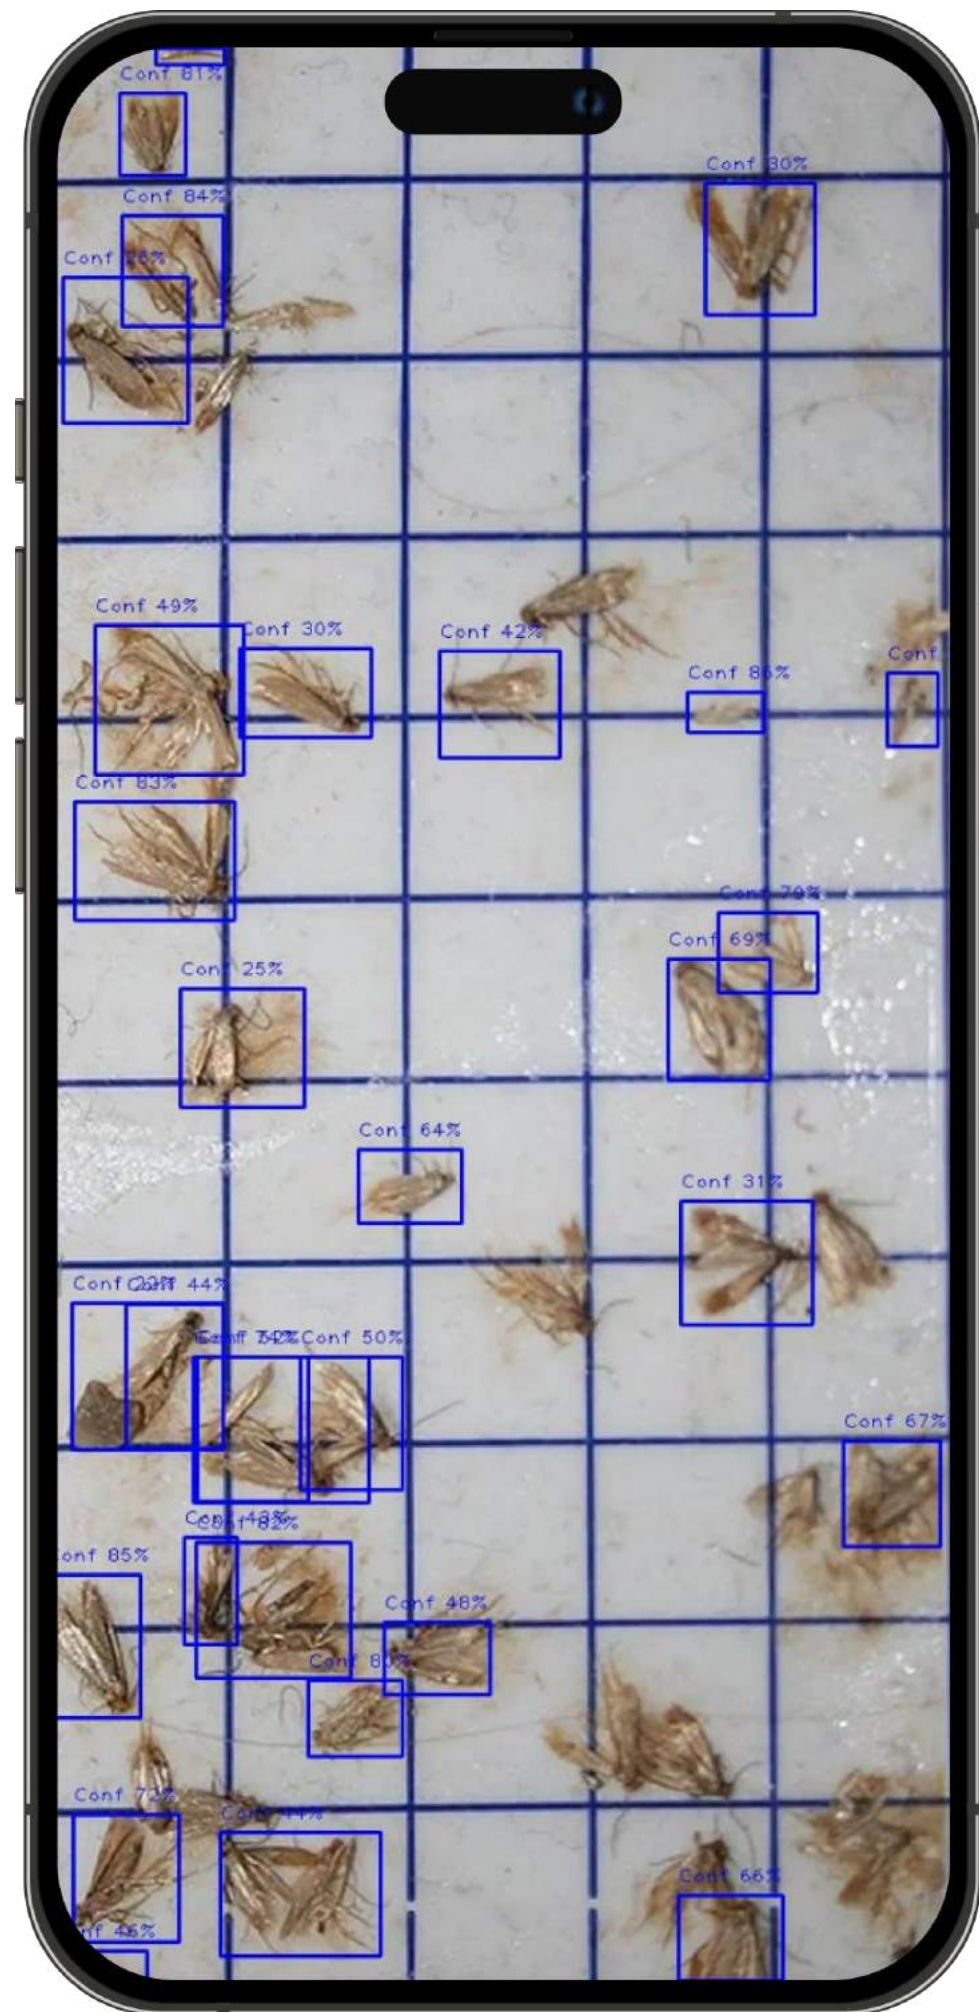

Trojan AI for insects

Smart AI supervisor (in development)

Advantages:

- Distinguishes the types of insects caught
- Counts the number of insects of each species
- Calculates the filling of the adhesive surface in percent
- Photo analysis on request
- Conducting analytics in the CRM system
- The basis for creating smart traps for flying and crawling insects