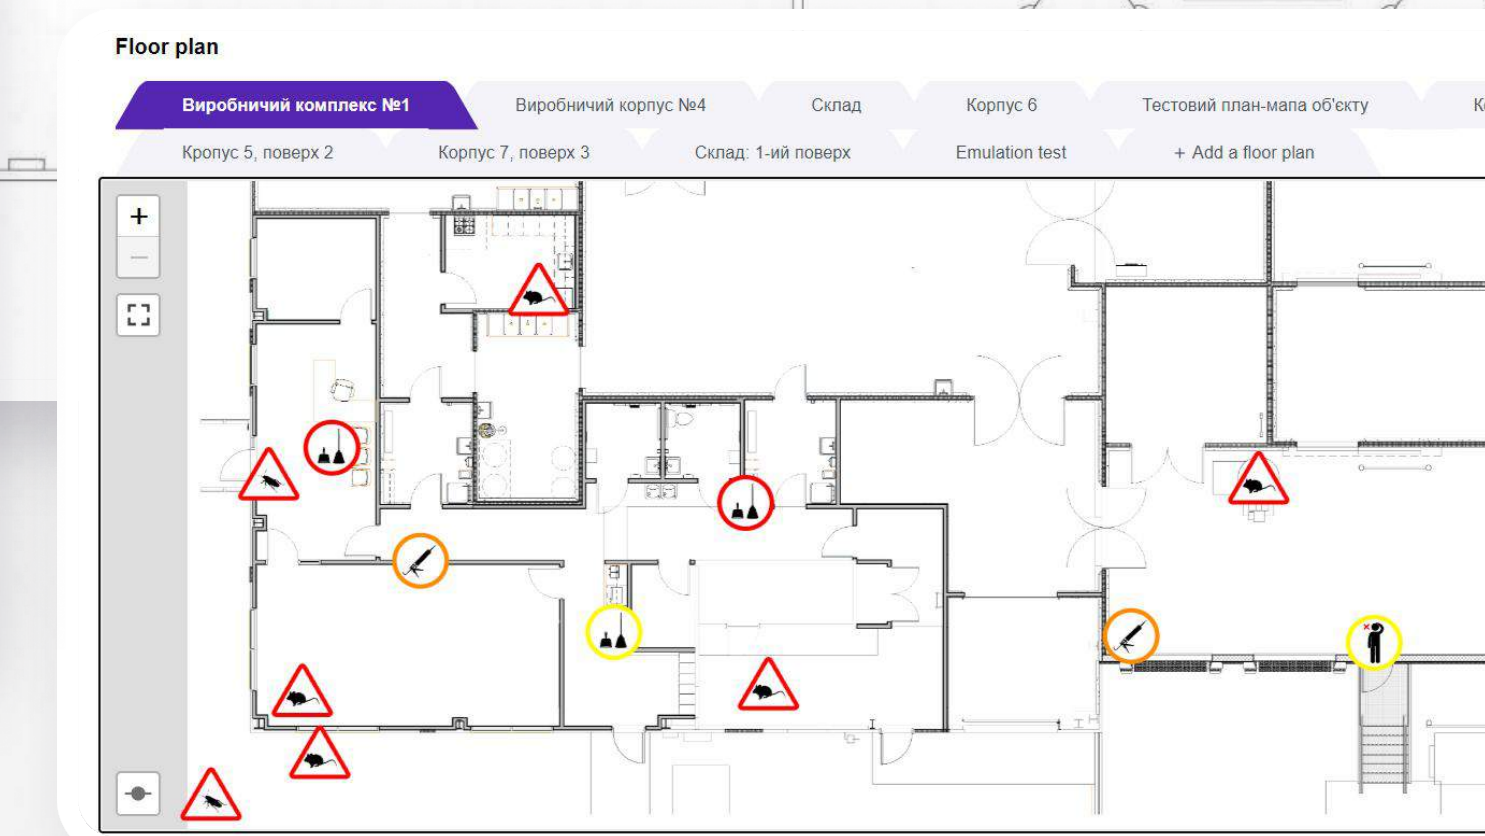

Коммерс Ассетс Тестінг

Мі. 1 Стрий, Стрийський, Львівська, Україна st.Перемоги України

Mousetraps : 45 | Pests : 19

Traps Documents Interactive map Journals Reports Analytics Schedule of visits Reports for the period

Mousetraps

Show 10 entries

State	Number	Interactive map	Action	Type	Serial No	Model	Hub	The las
✓	1	Виробничий корпус №4	✓	MCT	84F703E11A01	mct.el.es2.ra1sh.lfp	C04E304B6287	Jan. 26
✓	3	Виробничий корпус №4	✓	MCT	84F703E11A03	mct.el.es2.ra1sh.lfp	C04E304B6287	Jan. 26
✓	4	Виробничий корпус №4	✓	MCT	84F703E11A04	mct.el.es2.ra1sh.lfp	C04E304B6287	Jan. 26
✓	5	Виробничий корпус №4	✓	MCT	84F703E11A05	mct.el.es2.ra1sh.lfp	C04E304B6287	Jan. 26
✓	7	Виробничий корпус №4	✓	MCT	84F703E11A07	mct.el.es2.ra1sh.lfp	C04E304B6287	Jan. 26
✓	10	Виробничий корпус №4	✓	MCT	84F703E11A10	mct.el.es2.ra1sh.lfp	C04E304B6287	Jan. 26
✓	11	Виробничий корпус №4	✓	MCT	84F703E11A11	mct.el.es2.ra1sh.lfp	C04E304B6287	Jan. 26
✓	15	Виробничий корпус №4	✓	MCT	84F703E11A15	mct.el.es2.ra1sh.lfp	C04E304B6287	Jan. 26

TROJAN

- Мій кабінет
- Корпорація «АТБ»
- АТБ_1
- Користувачі
- Дашборд