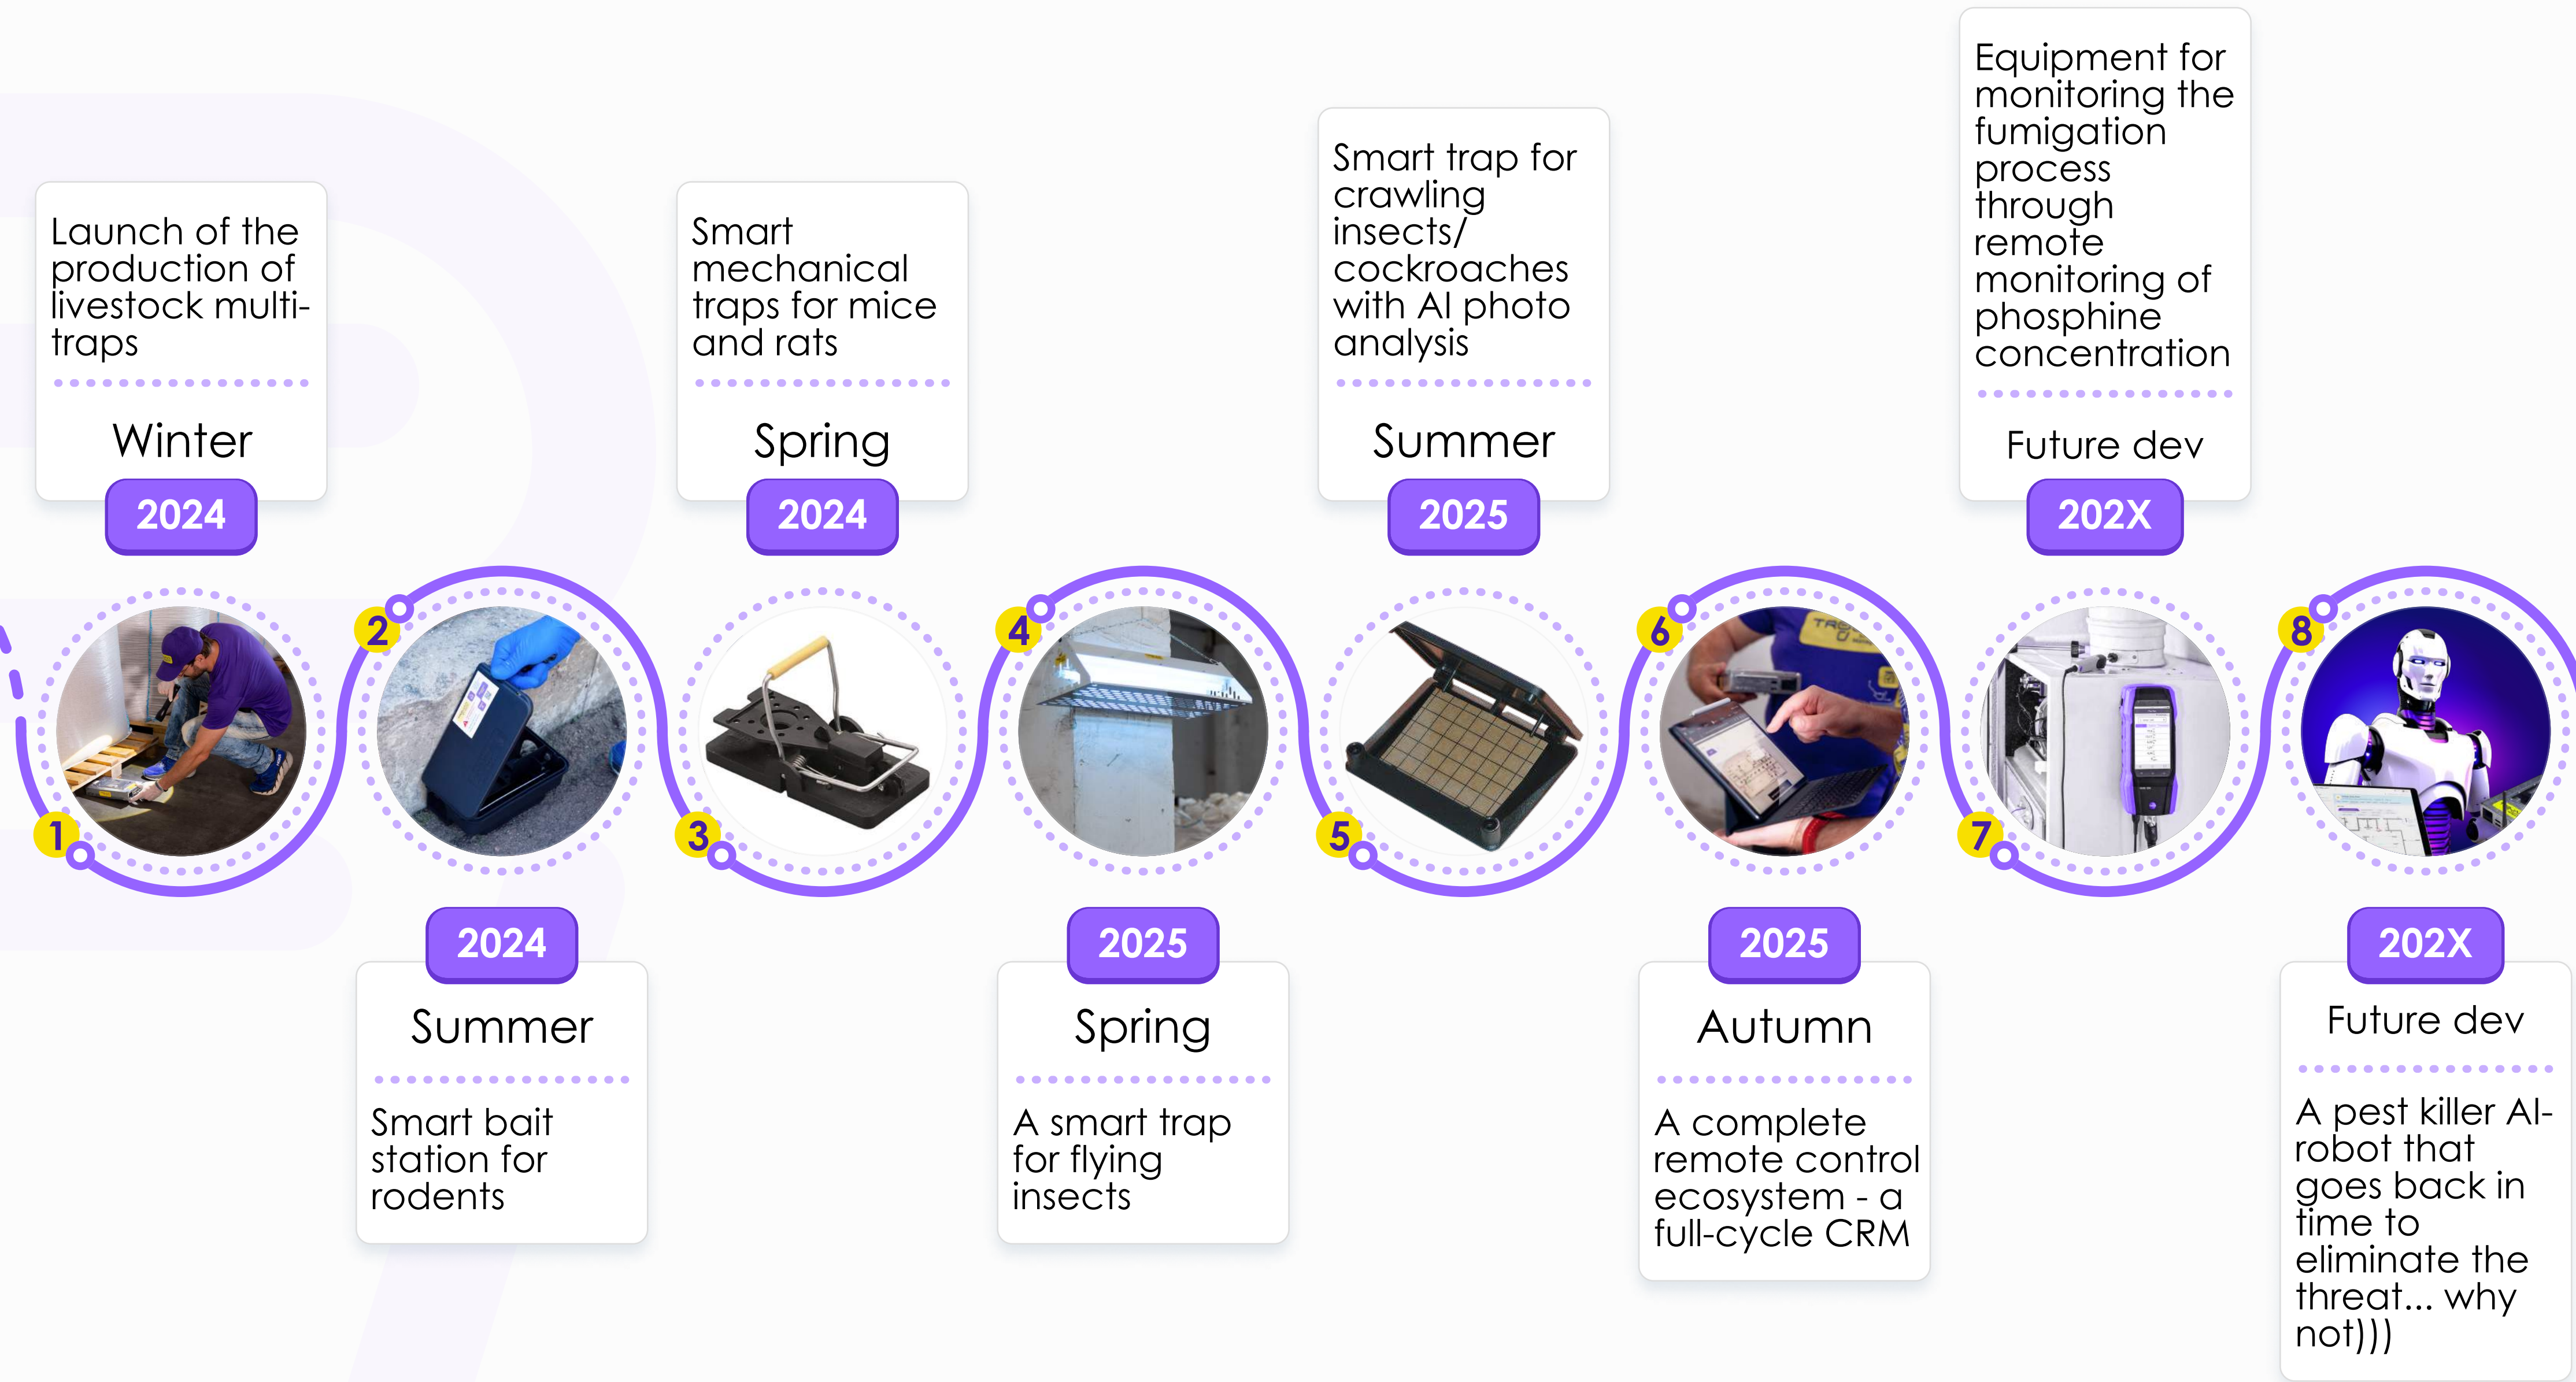

Product development strategy