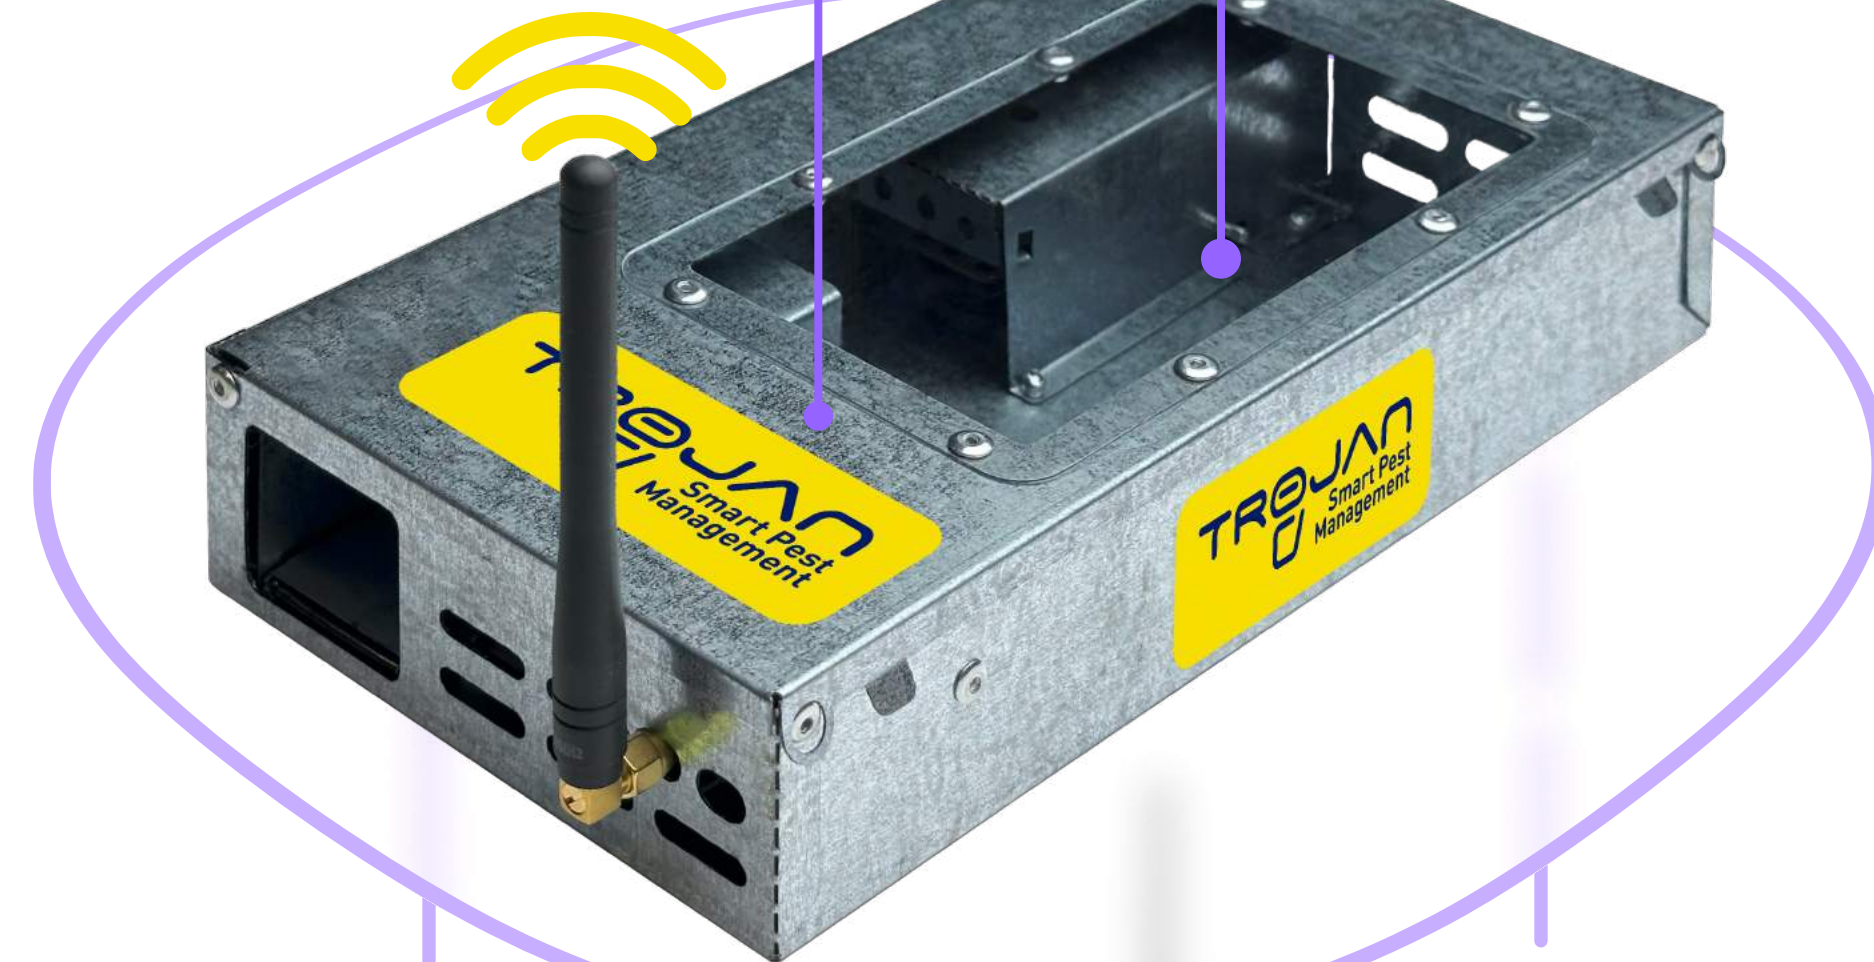

- One year of 24/7 battery life
- Instant notification when a pest is caught

Professional CRM

- 70+% saving physical working time
- Professional reports
- Automatic statistics and analytics

Smart bait station

- smart monitoring of bait consumption
- quantity of bait consumed
- time period of consumption

VAL-E

Smart Multi-catch trap

Up to 15 mice

1 year of autonomous work

≤ 1 km

≤ 4 floors

Trojan HUB

Advantages:

- We use a LoRa communication module, so we can send a signal up to 1 km away
- Thanks to a powerful battery, the trap has a year of battery life
- Combining with other smart traps and comprehensive analysis of the infestation by the AUTO ecosystem (Trojan CRM)
- Catches up to 15 mice with display of exact time, number, and direction of movement in Trojan CRM (AUTO)
- A live trap is a humane method of catching a living creature
- It is waterproof and dustproof IP 65 (under development)
- Diverse trap color options
- One of the most used and practical designs for commercial (pest control)
- No rodenticides - no poisonings

Bait station

Smart bait station

1 year of autonomous work

Advantages:

- Receive information remotely
- Smart module for bait station
- Smart monitoring of bait consumption
- Displays the amount of bait consumed in grams and the time period of consumption in Trojan CRM (AUTO)
- We use a LoRa communication module, so we can send a signal up to 1 km away
- Thanks to a powerful battery, the trap has a year of battery life
- Combined with other smart traps and comprehensive infection analysis of the AUTO ecosystem, including analytics and heat map (Trojan CRM)
- It is waterproof and dustproof IP 65 (under development)