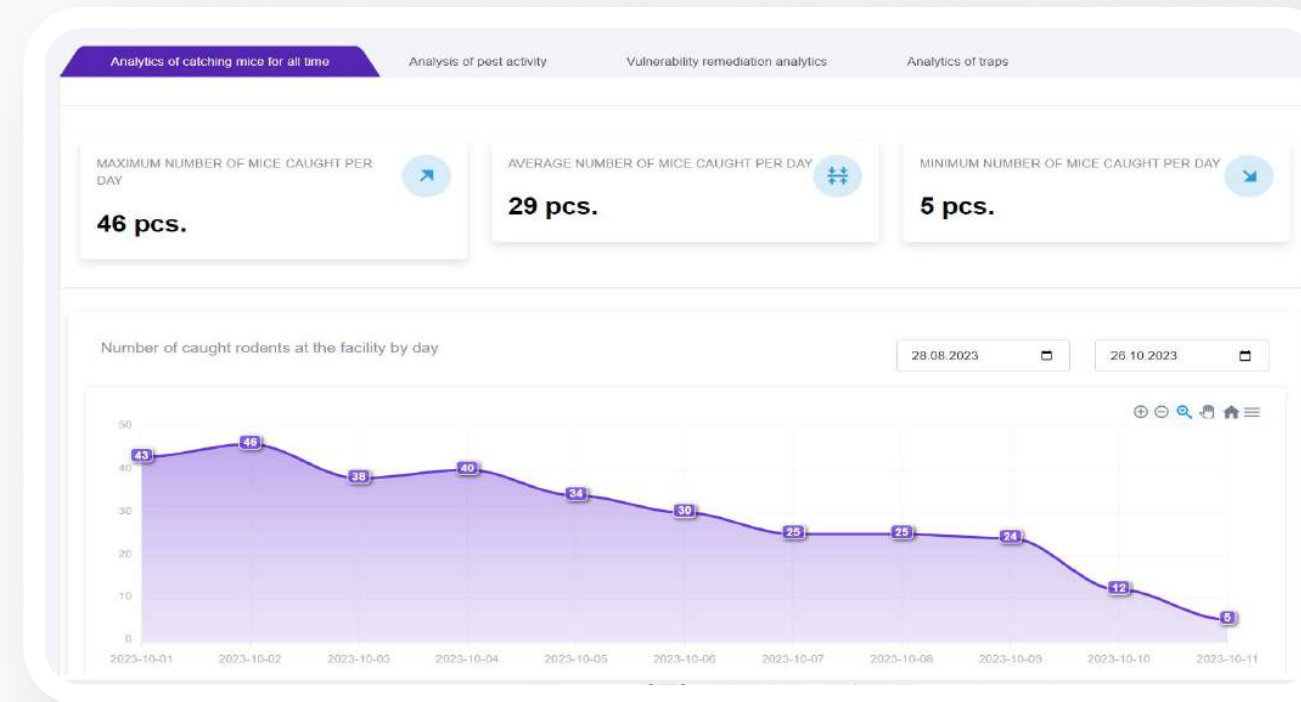

CRM

Features:

- **Information from the traps:** Find out which trap caught mice, where, when and how many
- **Interactive map:** Get a visualization of your facility and control points of traps and vulnerabilities
- **Vulnerabilities:** Get information about the vulnerabilities at your facility, their criticality and the timeframe for remediation
- **Pest encounters:** Have you noticed pests or traces of their activity? Report it by placing a mark on the map and indicating the time

CRM

Features:

- **Statistics/Analytics:** Control the situation at your facility with high-quality analytics!
- **Electronic document management:** Always at hand digital documentation
- **Visit log:** View the schedule of visits of pest control specialists online!
- **Reports:** Access all pest control reports 24/7 from anywhere in the world!

CRM

Advantages:

- Instant 70+% time and labor costs savings
- Interactive map: quick and user-friendly installation display of smart traps, vulnerabilities, encounters with pests... - everything is convenient and in one place
- Automated documentation, reports
- Collection of historical data
- Automated statistics/analytics of pest activity and vulnerabilities
- Infestation zone analytics and instant insights