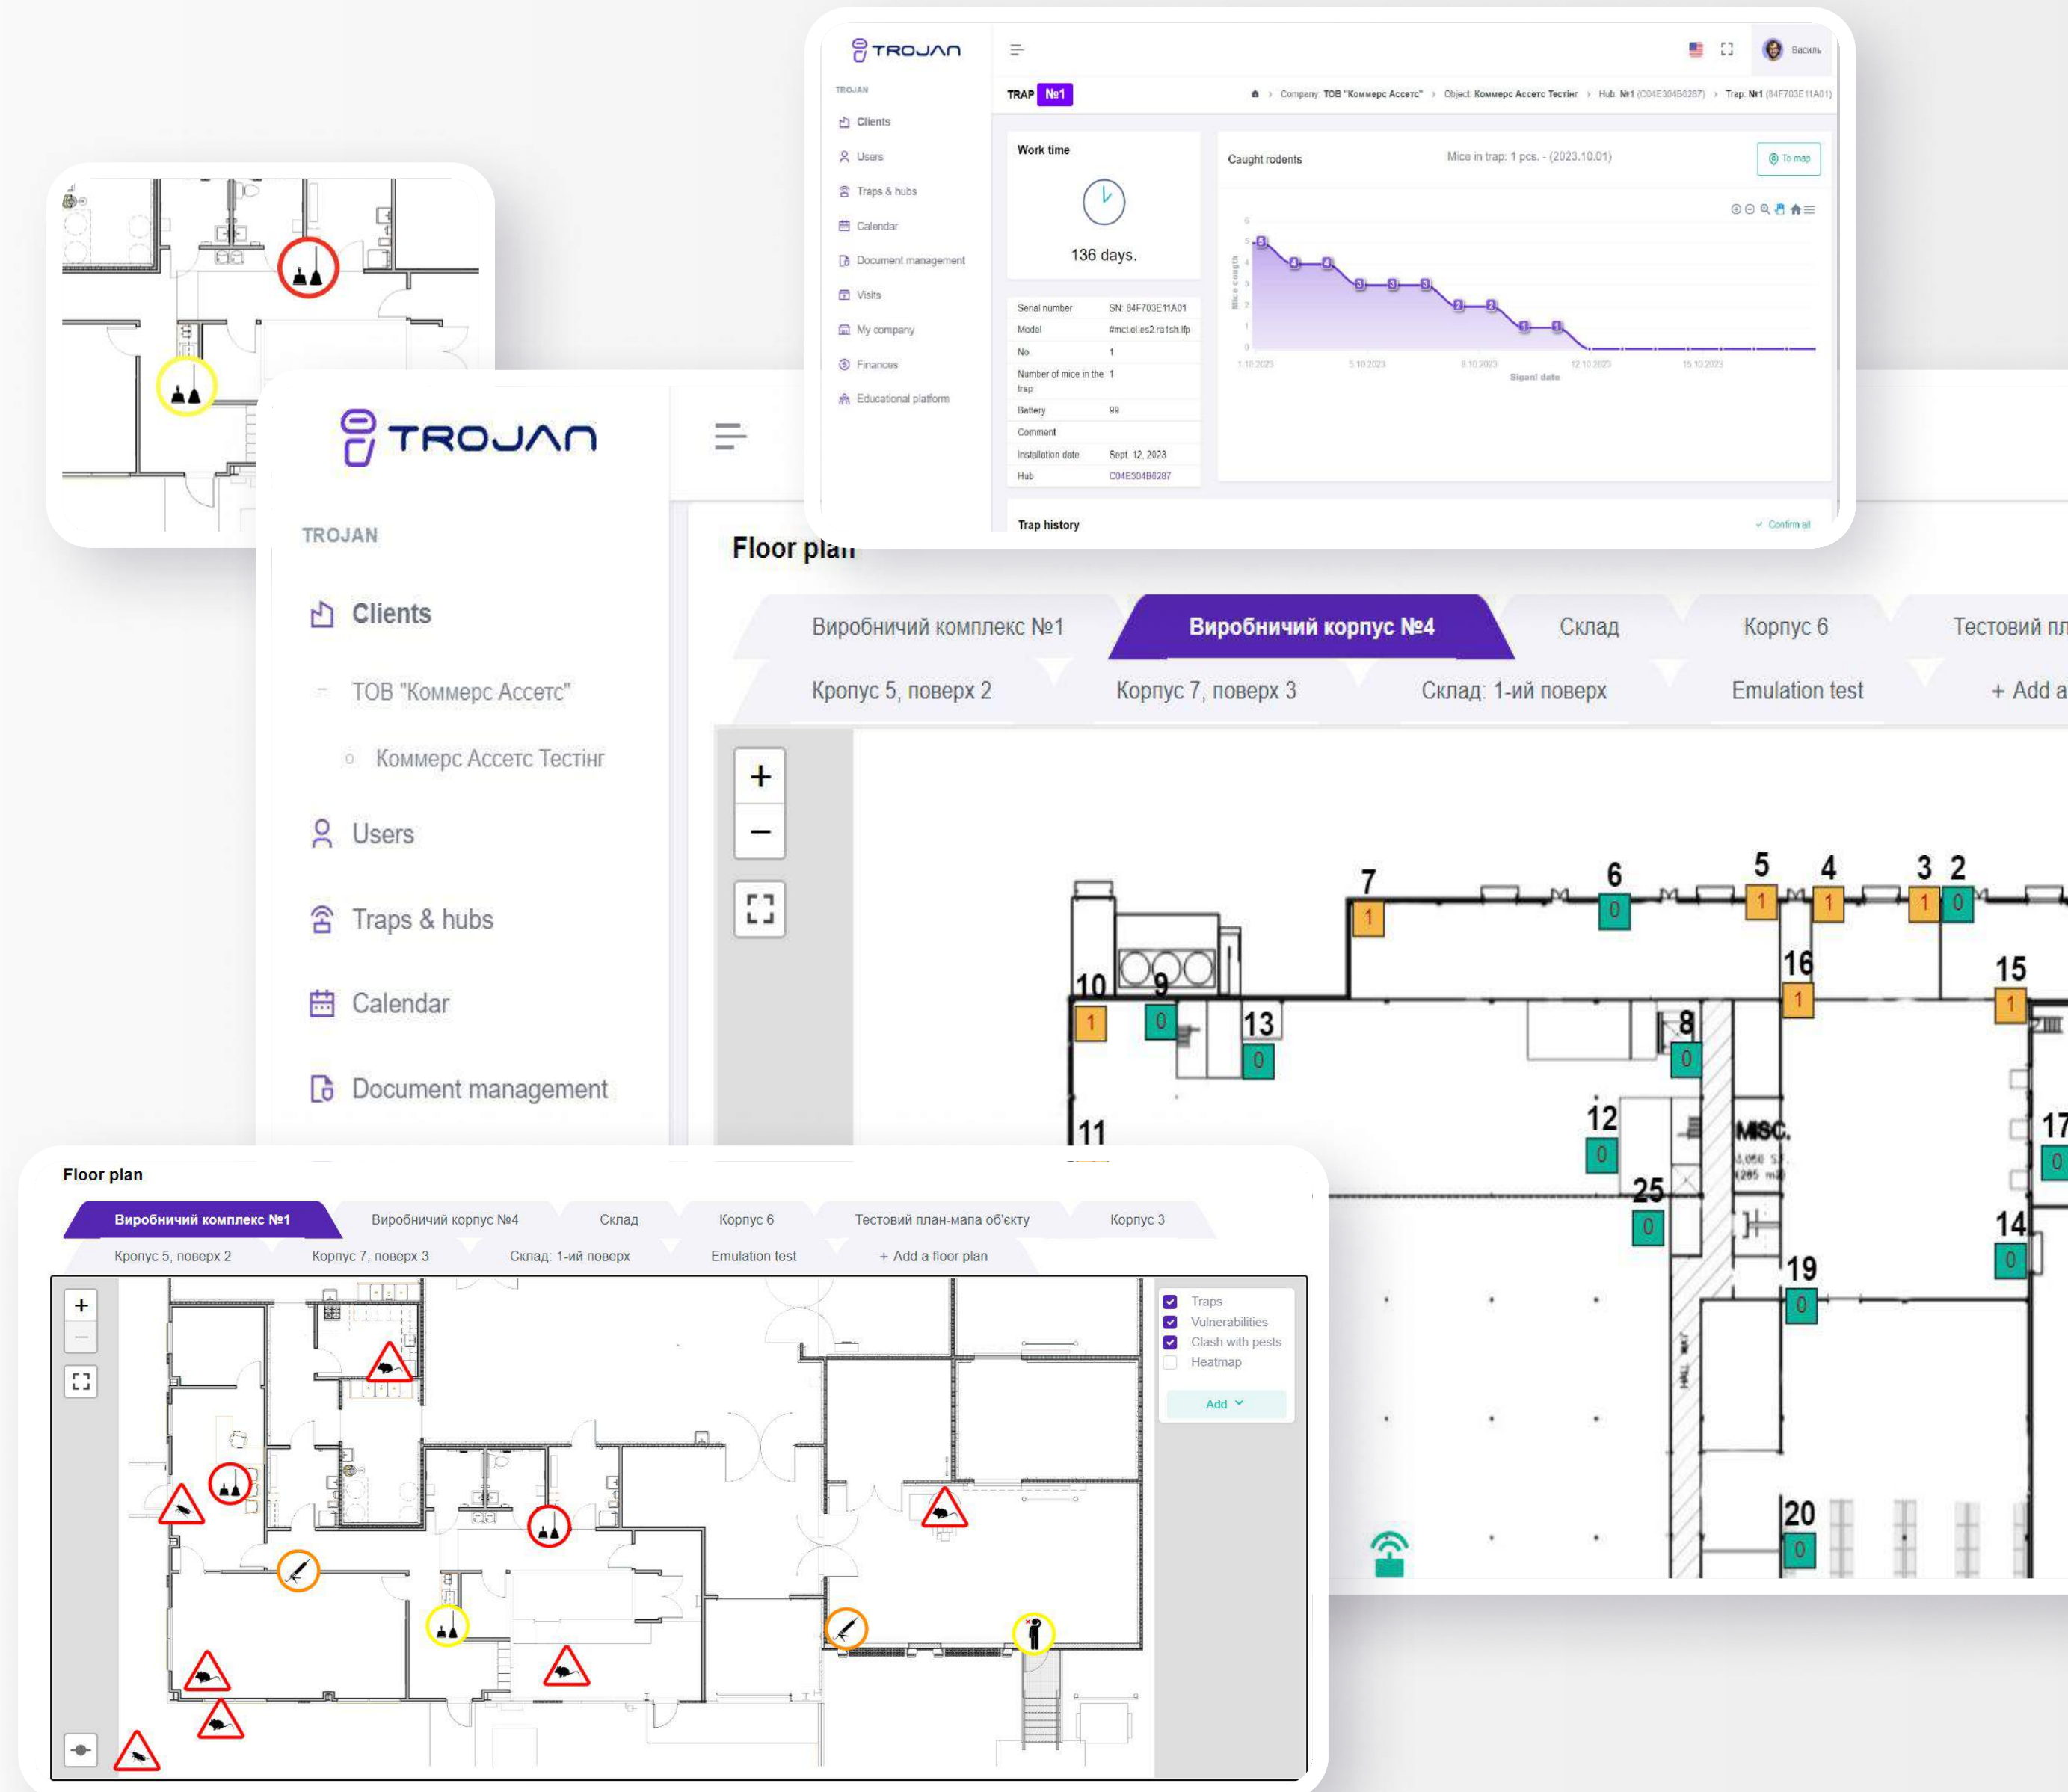

Bait station

Smart bait station

1 year of autonomous work

Advantages:

- Receive information remotely
- Smart module for bait station
- Smart monitoring of bait consumption
- Displays the amount of bait consumed in grams and the time period of consumption in Trojan CRM (AUTO)
- We use a LoRa communication module, so we can send a signal up to 1 km away
- Thanks to a powerful battery, the trap has a year of battery life
- Combined with other smart traps and comprehensive infection analysis of the AUTO ecosystem, including analytics and heat map (Trojan CRM)
- It is waterproof and dustproof IP 65 (under development)

CRM

Features:

- **Information from the traps:** Find out which trap caught mice, where, when and how many
- **Interactive map:** Get a visualization of your facility and control points of traps and vulnerabilities
- **Vulnerabilities:** Get information about the vulnerabilities at your facility, their criticality and the timeframe for remediation
- **Pest encounters:** Have you noticed pests or traces of their activity? Report it by placing a mark on the map and indicating the time

CRM

Features:

- **Statistics/Analytics:** Control the situation at your facility with high-quality analytics!
- **Electronic document management:** Always at hand digital documentation
- **Visit log:** View the schedule of visits of pest control specialists online!
- **Reports:** Access all pest control reports 24/7 from anywhere in the world!