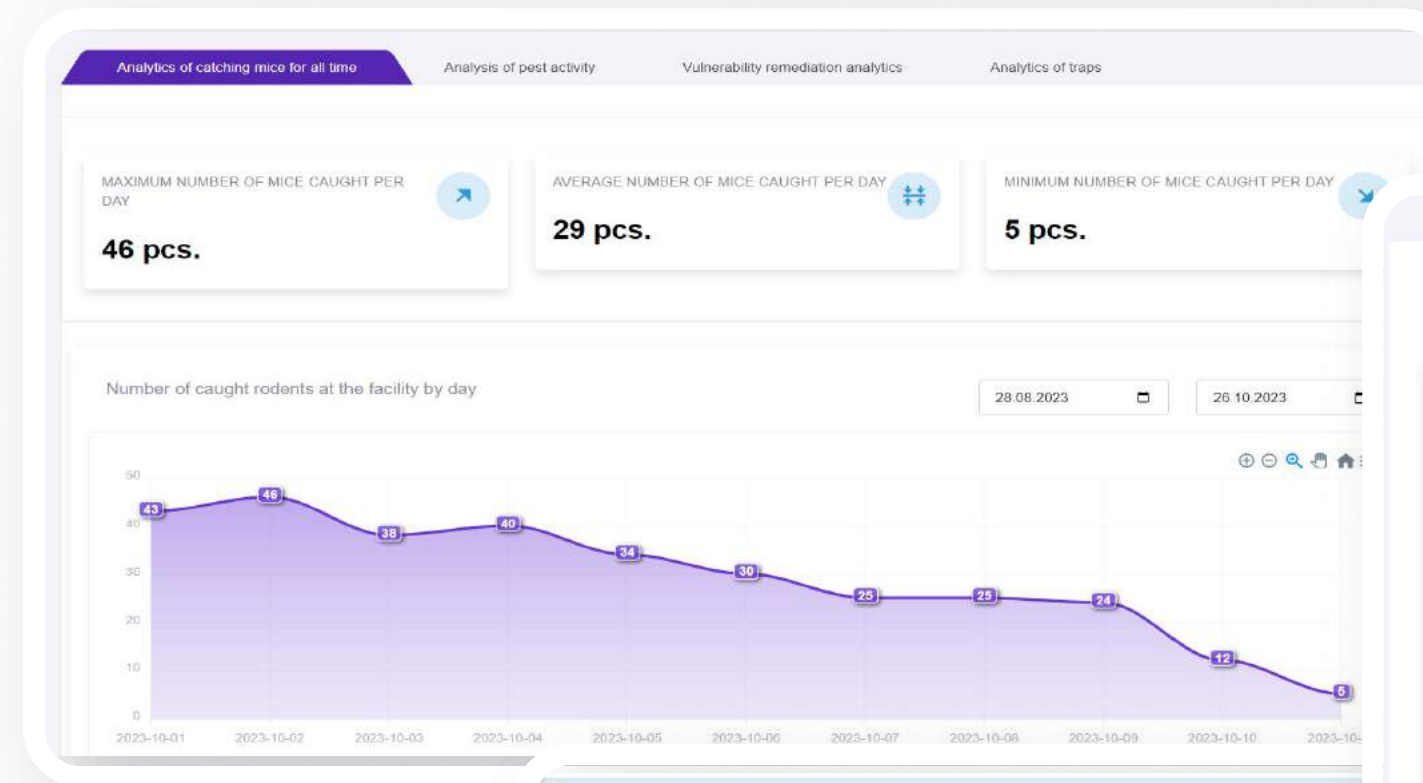

Bait station

Smart bait station

1 year of autonomous work

Advantages:

- Receive information remotely
- Smart module for bait station
- Smart monitoring of bait consumption
- Displays the amount of bait consumed in grams and the time period of consumption in Trojan CRM (AUTO)
- We use a LoRa communication module, so we can send a signal up to 1 km away
- Thanks to a powerful battery, the trap has a year of battery life
- Combined with other smart traps and comprehensive infection analysis of the AUTO ecosystem, including analytics and heat map (Trojan CRM)
- It is waterproof and dustproof IP 65 (under development)

CRM

Features:

- **Information from the traps:** Find out which trap caught mice, where, when and how many
- **Interactive map:** Get a visualization of your facility and control points of traps and vulnerabilities
- **Vulnerabilities:** Get information about the vulnerabilities at your facility, their criticality and the timeframe for remediation
- **Pest encounters:** Have you noticed pests or traces of their activity? Report it by placing a mark on the map and indicating the time

CRM

Features:

- **Statistics/Analytics:** Control the situation at your facility with high-quality analytics!
- **Electronic document management:** Always at hand digital documentation
- **Visit log:** View the schedule of visits of pest control specialists online!
- **Reports:** Access all pest control reports 24/7 from anywhere in the world!