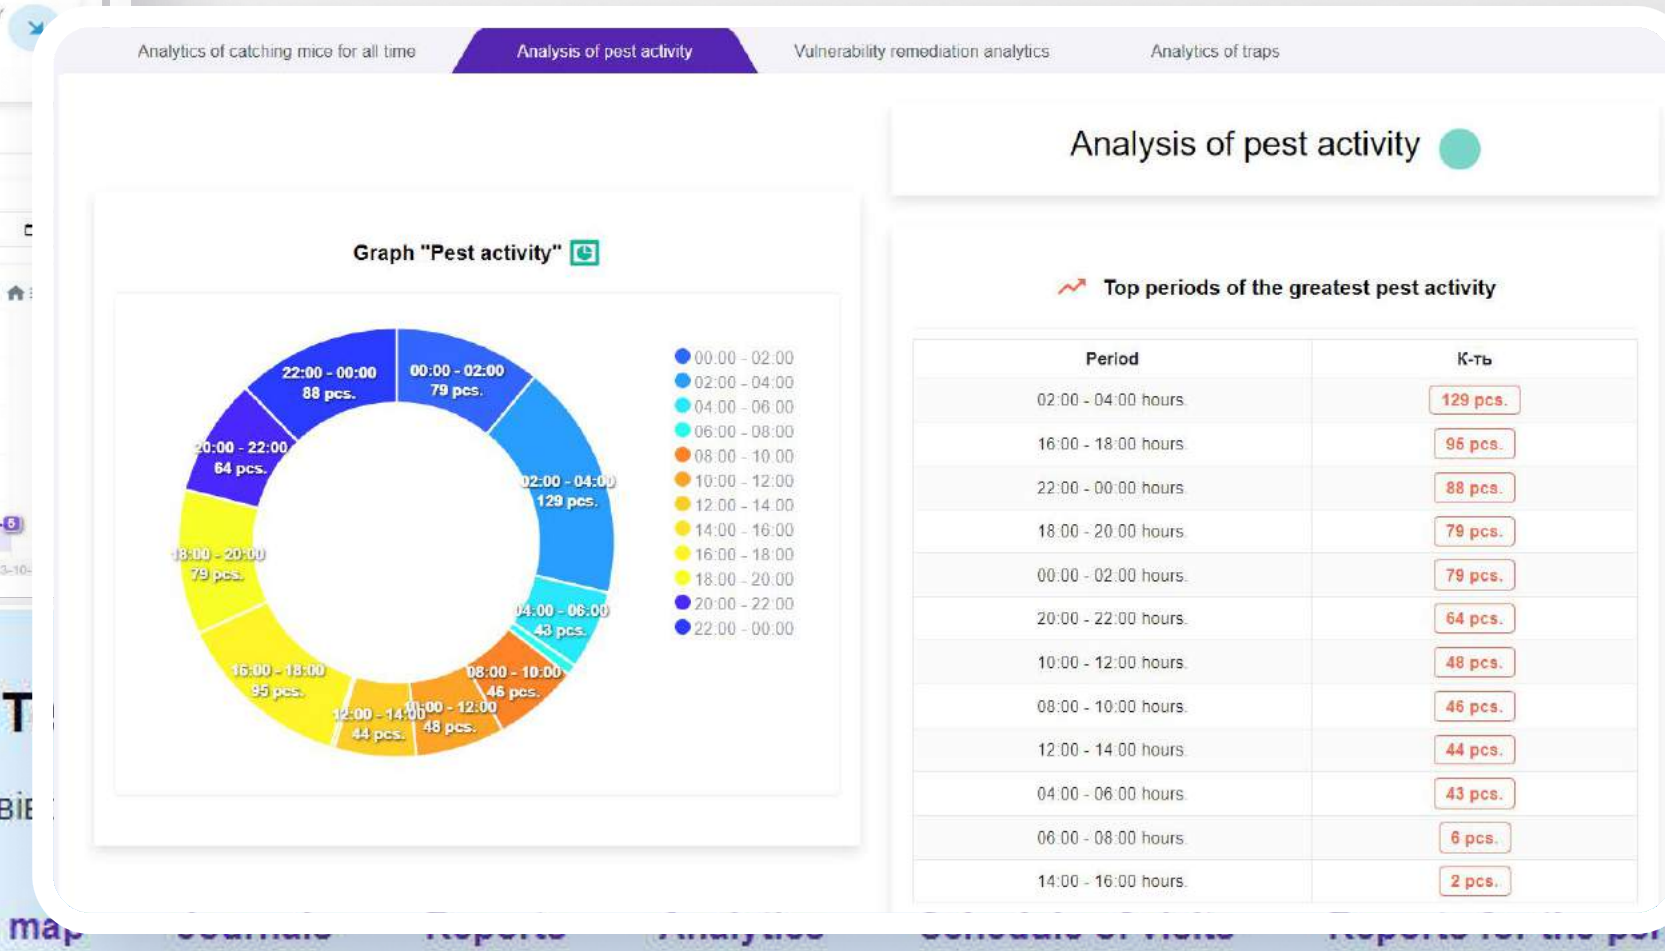

Bait station

Smart bait station

1 year of autonomous work

Advantages:

- Receive information remotely
- Smart module for bait station
- Smart monitoring of bait consumption
- Displays the amount of bait consumed in grams and the time period of consumption in Trojan CRM (AUTO)
- We use a LoRa communication module, so we can send a signal up to 1 km away
- Thanks to a powerful battery, the trap has a year of battery life
- Combined with other smart traps and comprehensive infection analysis of the AUTO ecosystem, including analytics and heat map (Trojan CRM)
- It is waterproof and dustproof IP 65 (under development)

CRM

Features:

- **Information from the traps:** Find out which trap caught mice, where, when and how many
- **Interactive map:** Get a visualization of your facility and control points of traps and vulnerabilities
- **Vulnerabilities:** Get information about the vulnerabilities at your facility, their criticality and the timeframe for remediation
- **Pest encounters:** Have you noticed pests or traces of their activity? Report it by placing a mark on the map and indicating the time

CRM

Features:

- **Statistics/Analytics:** Control the situation at your facility with high-quality analytics!
- **Electronic document management:** Always at hand digital documentation
- **Visit log:** View the schedule of visits of pest control specialists online!
- **Reports:** Access all pest control reports 24/7 from anywhere in the world!

CRM

Advantages:

- Instant 70+% time and labor costs savings
- Interactive map: quick and user-friendly installation display of smart traps, vulnerabilities, encounters with pests... - everything is convenient and in one place
- Automated documentation, reports
- Collection of historical data
- Automated statistics/analytics of pest activity and vulnerabilities
- Infestation zone analytics and instant insights